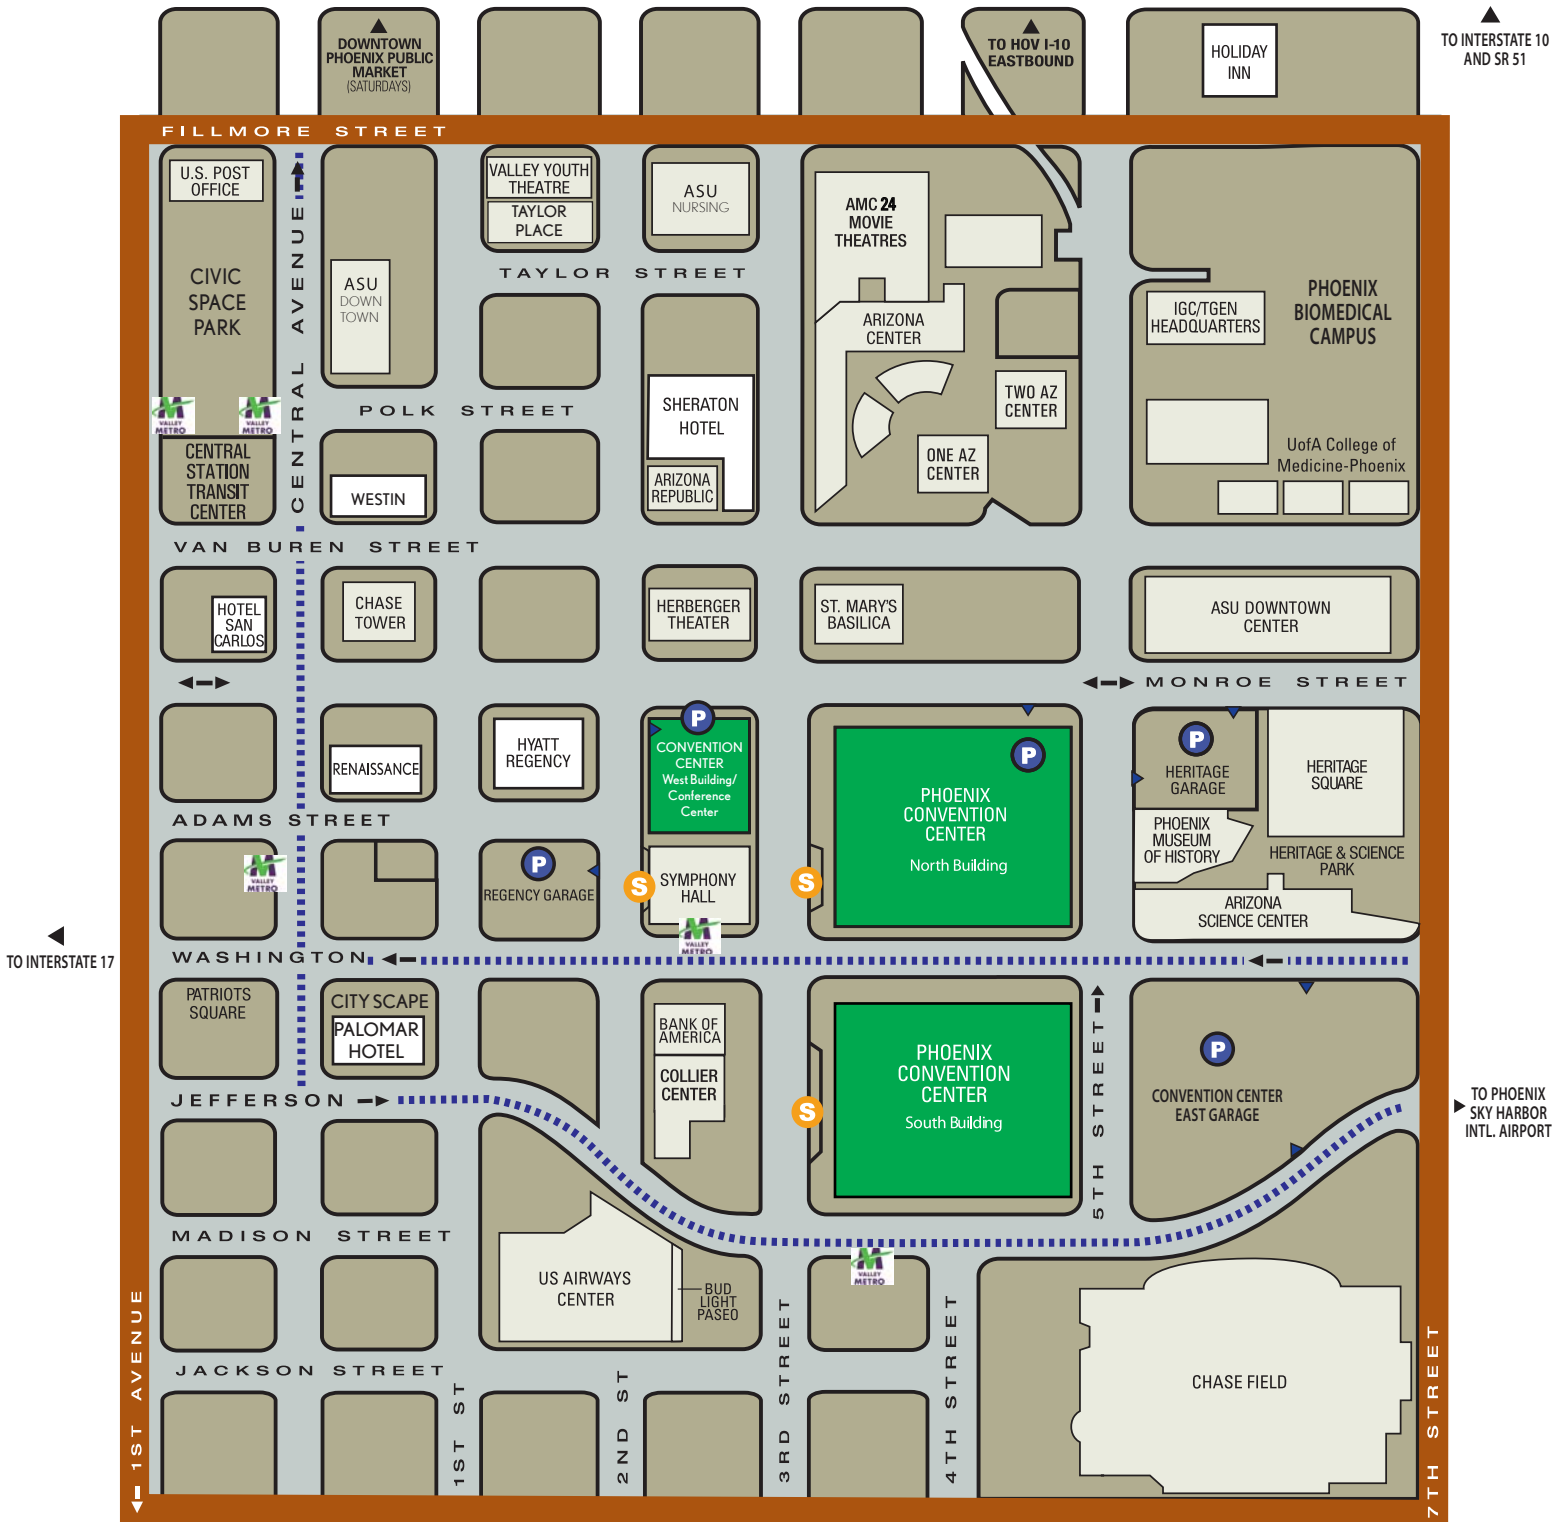

# PARKING MAP

## LEGEND

**P** Parking Garages    **▶** Parking Garage Entrance

**M** Light Rail Station    **▬▬▬** METRO Light Rail    **S** Shuttle Drop-Off/Pick-up